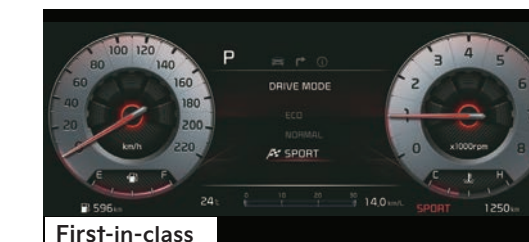

26.03 cm (10.25") Full Digital Color Cluster

First-in-class