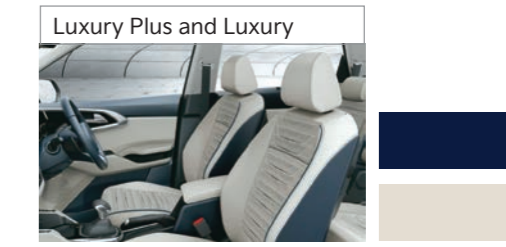

Opulent Two-tone Triton Navy & Beige Interiors