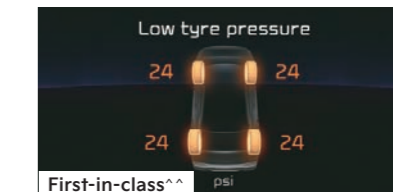

First-in-class^^

Front & Rear Parking Sensors

Smarter than ever.

Indulge in a world where the Carens is always at your beck-and-call. Presenting the next-gen Kia Connect that's integrated with **Alexa** and offers 66 smart features that you can operate from the comfort of your home.