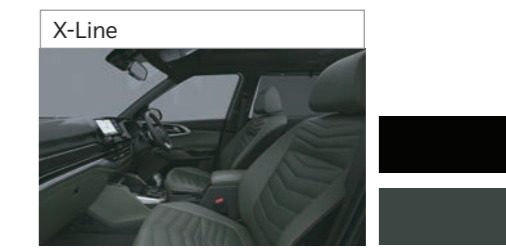

Interior Colors & Seat Patterns

Xclusive Two-tone Black and Splendid Sage Green Interiors